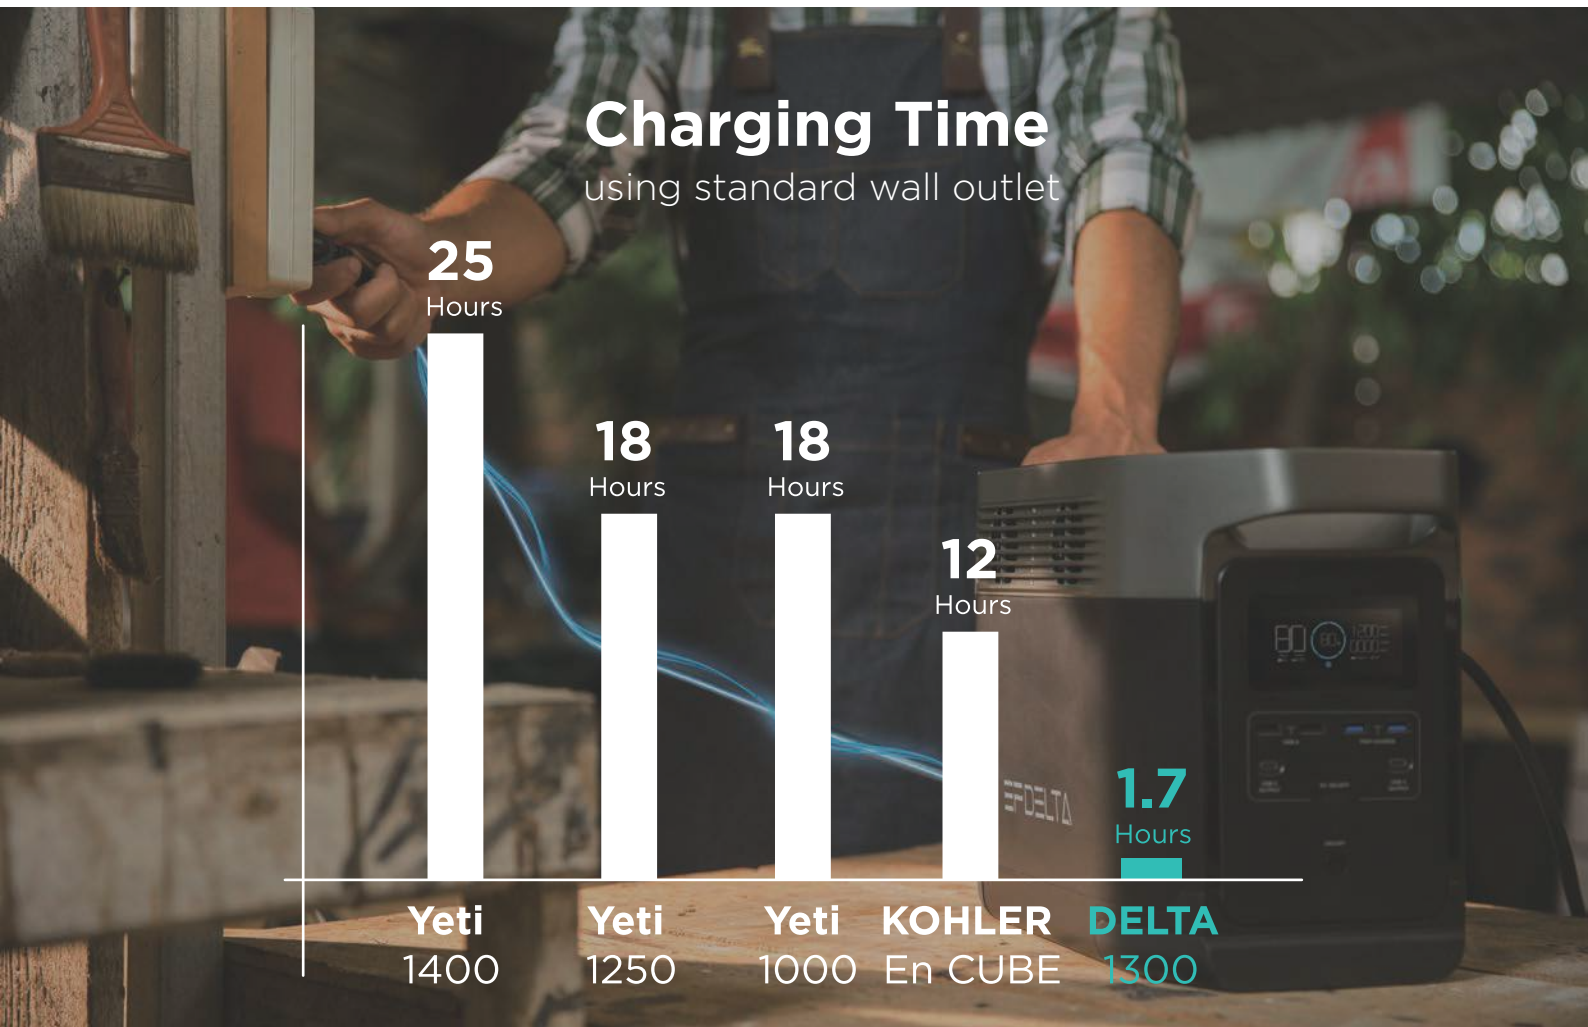

1 Hour 0 to 80%

The Fastest Recharge Rate

For the past two years we've dedicated our time and energy into creating the X-Stream Recharge Technology. This technology provides the fastest recharge rate on the market, working 10x times faster than competing brands of battery-powered generators. This allows DELTA to be fully recharged in under two hours using any regular wall outlet.