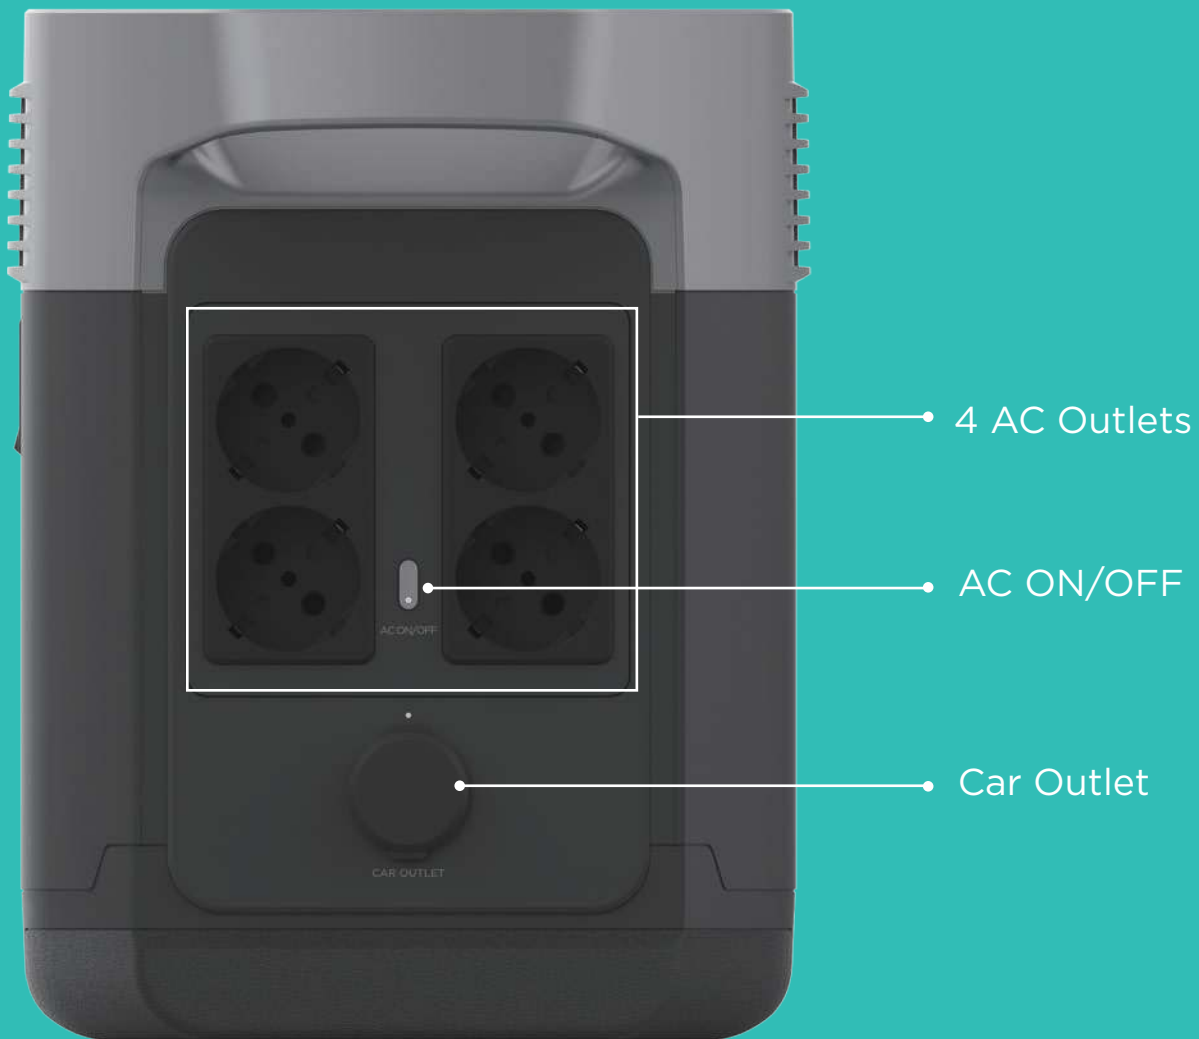

13 Devices

Powered Simultaneously

DELTA is built to give you peace of mind. Bring DELTA to any party or into your living room and power up to 13 devices simultaneously. DELTA's system includes four regular USB ports, two 60-watt USB-C ports plus four wall outlets on the International edition and six wall outlets on the American edition. DELTA meets the standard of any wall outlet so you'll always feel right at home.