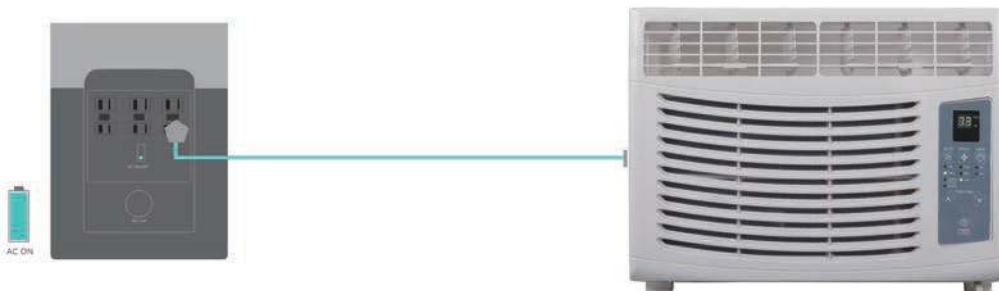

Chainable for Capacity

DELTA can be chained to expand capacity. In order to expand DELTA capacity, all the DELTA should be full battery.

Air Conditioner 5000 BTU

0.7-3.3 Hours

Running Time