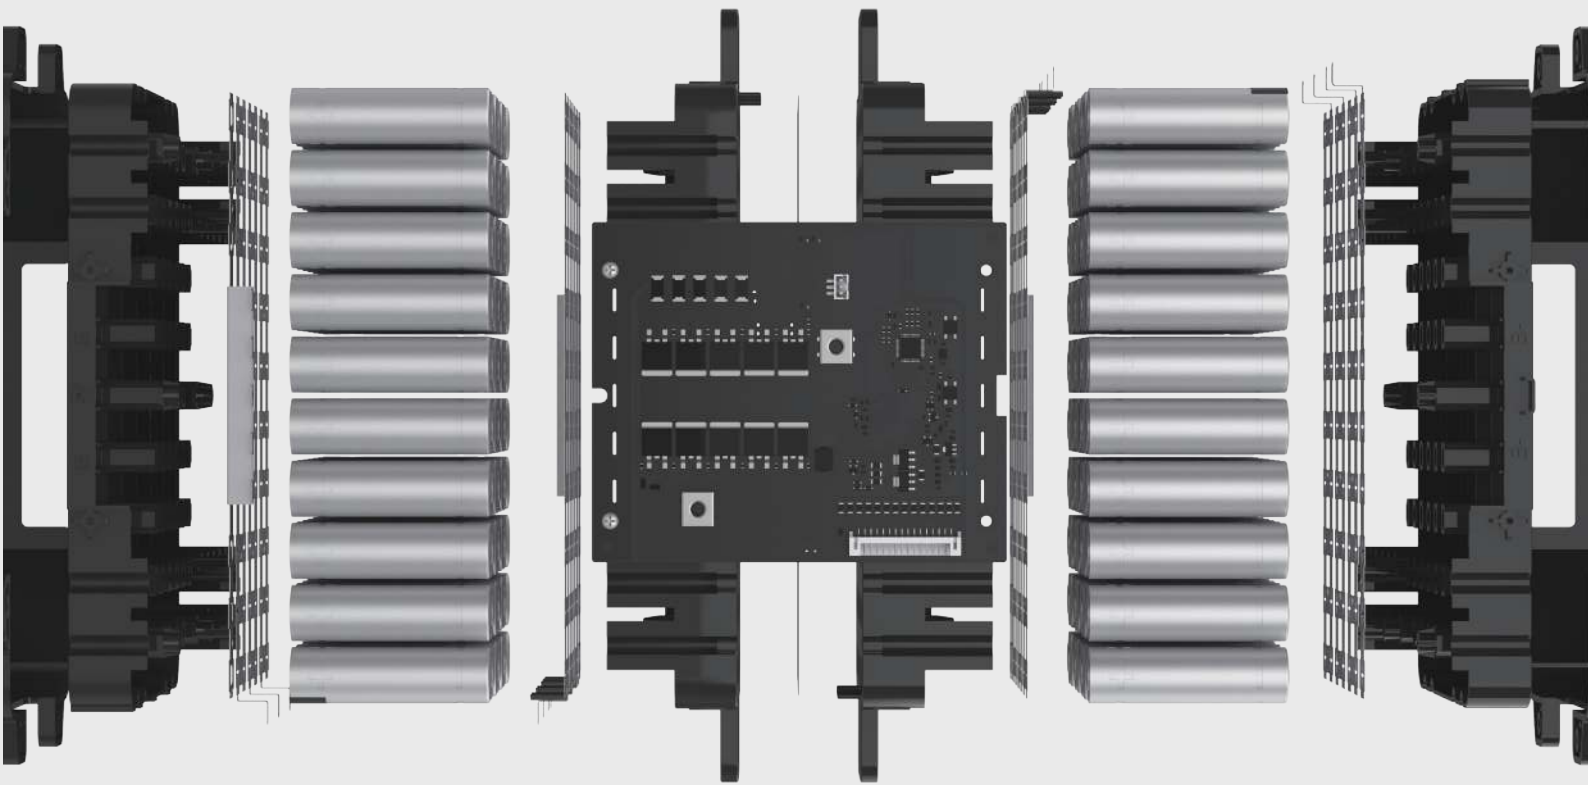

2 Years

Battery Warranty

Reliable After Sales Service